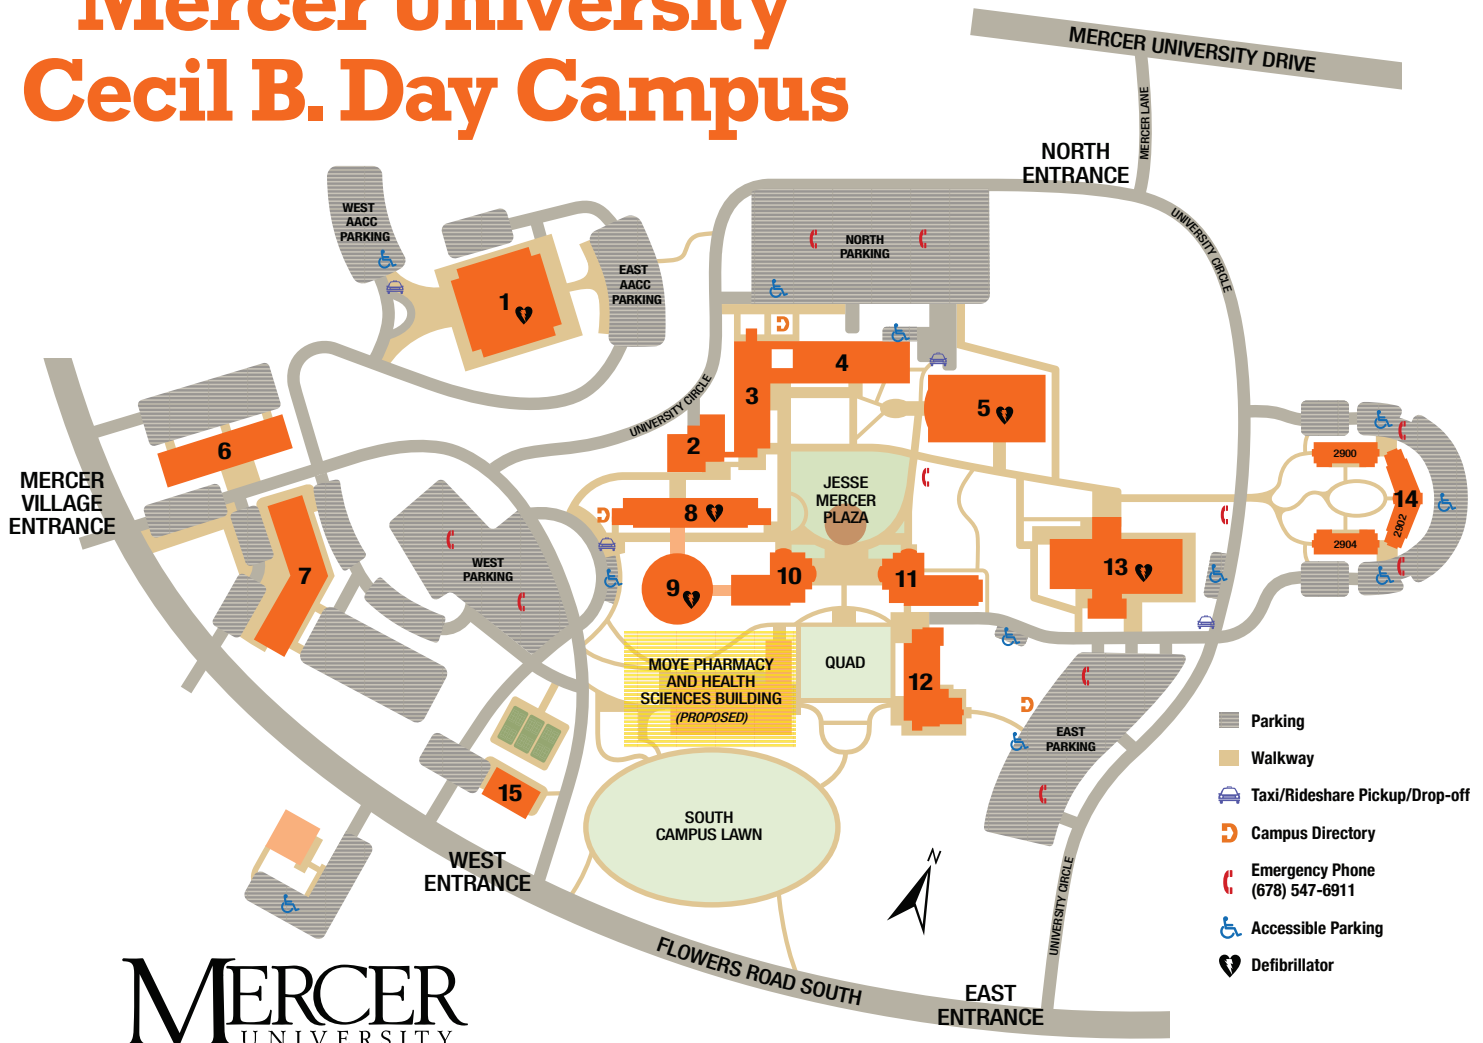

Mercer University Cecil B. Day Campus

3001 Mercer University Drive • Atlanta, GA 30341

1. Administration and Conference Center

- Auditorium
- American Baptist Historical Society
- Center for Career and Professional Development
- College of Education
 - Educational Leadership Programs
- College of Professional Advancement
 - Dean's Office
- Evening Student Support Center
- Human Resources
- Marriage and Family Therapy
- Offices of the President and Senior Vice President for Strategic Initiatives
- Pharmacy Simulation Lab
- University Advancement
 - Alumni Services and University Special Events
 - Development

2. Pharmacy Teaching and Research Center

3. Duvall Hall

- College of Pharmacy

4. Pharmacy Administration and Cafeteria

- College of Pharmacy
 - Dean's Office
 - Student Affairs
- Cafeteria (Toby's)
- Mercer Police
- Trustees Dining Room
- ATM

5. Swilley Library

- Academic Resource Center
- Library
- Technology Support Services
- Wooten Auditorium

6. Mercer Village

- Admissions and Student Success
- Auxiliary Services
- Bookstore
- Bursar
- Copy Center/Mail Room
- Financial Planning
- Registrar
- Welcome Center

14. East Campus Apartments

2900, 2902 and 2904 University Circle

15. Physical Plant

3042 Flowers Road South